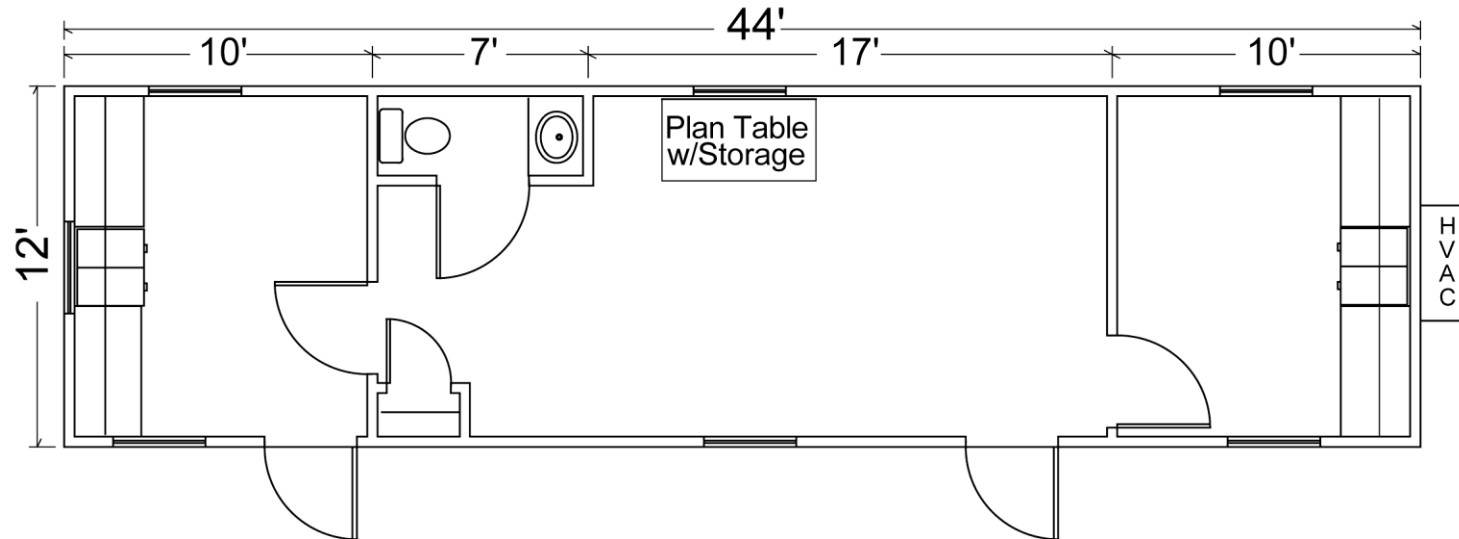

## 12x48 Mobile Office with Restroom 2 Private Offices & 1 Main Office

Midwest | 041919

- 1248 Mobile Office (4' Hitch)
- 125 Amp Electrical Service, 120/240 Volt, Single Phase, 3-wire, 60 HZ
- Central Heating and Air Conditioning
- 5/8" T1-11 Wood Siding
- Mansard Roof
- Dead-Bolt and Security Latch Guard on all Exterior Doors
- Drain Valve on Water Heater & Main Water Line
- Commercial Block Tile Flooring
- Birch Hardwood Paneling
- High Pressure Laminate Desktops
- (4) 2-Drawer Locking File Cabinets
- Overhead Shelf Above Each Desk
- Fold Down Plan Table
- Central Area for Meetings
- Horizontal Sliding Windows with Insect Screens
- Exterior Lights for Night Security

*Floor plans are not drawn to scale. There may be slight variations in floor plans, furnishings, and dimensions. Please call to confirm availability.*

800.546.1295

www.pacvan.com